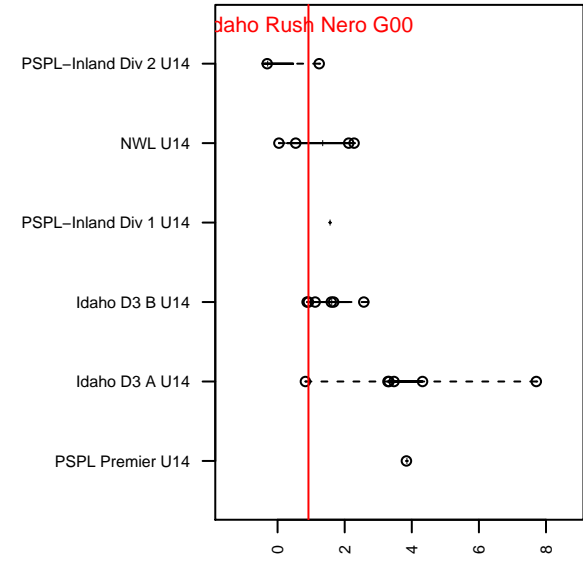

Idaho Rush Nero G00

Idaho Rush SC
 Boise, ID
 G00 total strength=945
 attack=1.91 defense=1.43
 fall league = Idaho D3 B U14
 spr league = Spr Idaho D3 U14 Bracket B EAS
 notes= Blue

alt names used:
 IDAHO RUSH 14 NERO (ID)
 IDAHO RUSH NERO
 Idaho Rush – Nero
 IDAHO RUSH NERO

Venues played:
 2014 Idaho D3 B U14
 2014 Pend Oreille Cup GU14 Silver
 2014 GEM State Challenge U14G West U14
 2014 Spr Idaho D3 U14 Bracket B EAST U14

Idaho Rush Nero G00
 Dots are actual minus expected GF (blue circles) and GA (red triangles).
 Blue line is smoothed change in attack strength. Red is smoothed change in defense strength.

**attack and defense variance (black dot)
relative to other teams
and top 10 in region**

**attack and defense rating
relative to others at age
and all opponents in last 13 months**

Performance relative to 13 month average